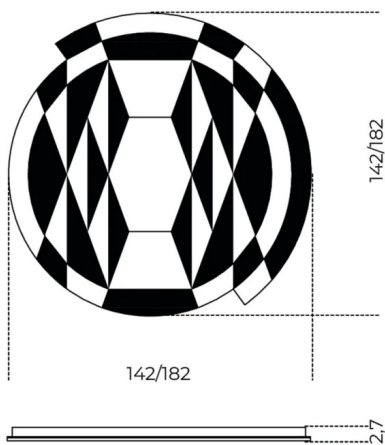

Black&White Beat

Pietro Russo
2016

6mm bevelled and polished by hand mirror with 6mm bright black painted glass inserts. Made of 42 mirrored and bright black painted glass.

Finishes

Glass

Bright black

Mirror